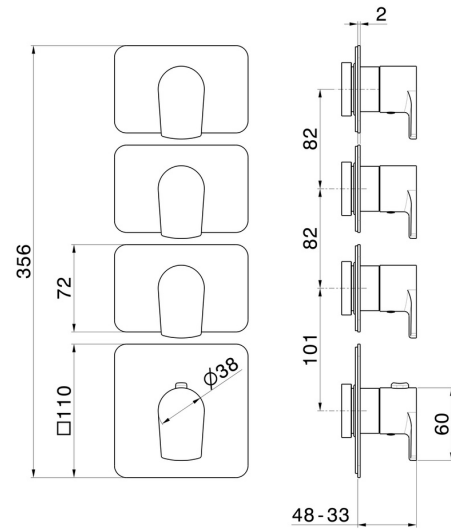

**69871E.59.067**

3 ways out concealed thermostatic multifunction selectors.  
 3/4" connections. External part. - finish PVD Brushed Copper  
 Bronze

PVD Brushed Copper Bronze

**FEATURES**

Material	<b>Brass</b>
Installation	<b>Wall concealed part</b>
Outlets	<b>3 Ways Out</b>
Water mixing	<b>Thermostatic</b>
Required for installation	<b><u>27877.00.000</u></b>

**TECHNICAL DRAWING**

**69871E.59.067**

3 ways out concealed thermostatic multifunction selectors. 3/4" connections. External part. - finish PVD Brushed Copper Bronze

**AVAILABLE FINISHES**

---

**59.067**

PVD Brushed Copper Bronze