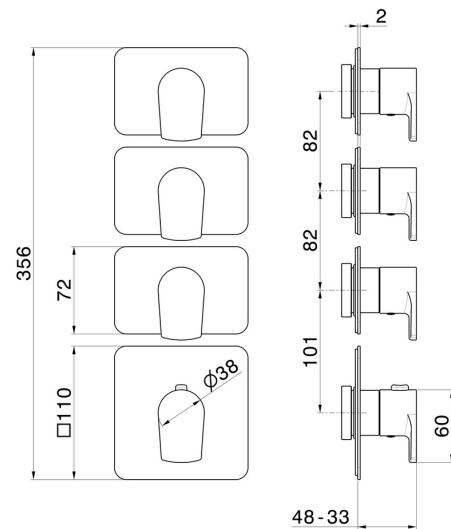

69871E.59.097

3 ways out concealed thermostatic multifunction selectors.
3/4" connections. External part. - finish PVD Brushed Gold

FEATURES

Material	Brass
Installation	Wall concealed part
Outlets	3 Ways Out
Water mixing	Thermostatic
Required for installation	<u>27877.00.000</u>

TECHNICAL DRAWING

69871E.59.097

3 ways out concealed thermostatic multifunction selectors. 3/4" connections. External part. - finish PVD Brushed Gold

AVAILABLE FINISHES

59.097

PVD Brushed Gold

01.014

finish Matt White