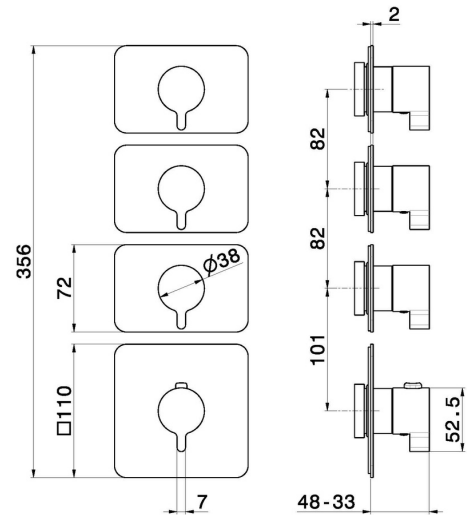

69886E.01.014

3 ways out concealed thermostatic multifunction selectors.
3/4" connections. External part - finish Matt White

FEATURES

Material	Brass
Installation	Wall concealed part
Outlets	3 Ways Out
Water mixing	Thermostatic
Required for installation	<u>27877.00.000</u>

TECHNICAL DRAWING

69886E.01.014

3 ways out concealed thermostatic multifunction selectors. 3/4" connections. External part - finish Matt White

AVAILABLE FINISHES

01.014

Matt White

01.093

finish Matt Black