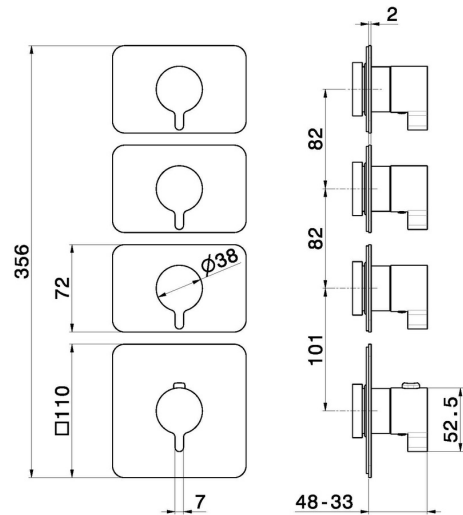

69886E.01.093

3 ways out concealed thermostatic multifunction selectors.
3/4" connections. External part - finish Matt Black

FEATURES

Material	Brass
Installation	Wall concealed part
Outlets	3 Ways Out
Water mixing	Thermostatic
Required for installation	<u>27877.00.000</u>

TECHNICAL DRAWING

 **AR Preview**
try it in your home

More Details
on our [website](#)

69886E.01.093

3 ways out concealed thermostatic multifunction selectors. 3/4" connections. External part - finish Matt Black