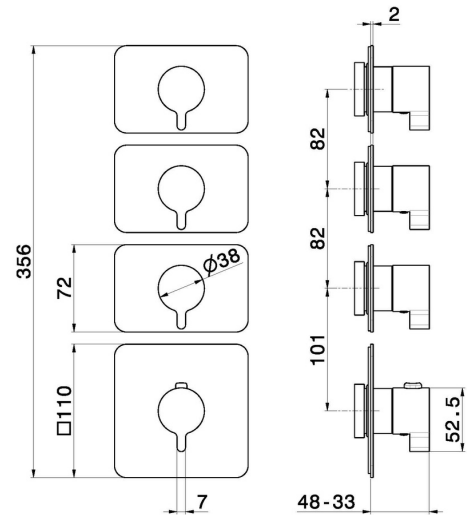

## 69886E.21.018

3 ways out concealed thermostatic multifunction selectors.  
3/4" connections. External part - finish Chrome

### FEATURES

Material	<b>Brass</b>
Installation	<b>Wall concealed part</b>
Outlets	<b>3 Ways Out</b>
Water mixing	<b>Thermostatic</b>
Required for installation	<b><u>27877.00.000</u></b>

### TECHNICAL DRAWING

**69886E.21.018**

3 ways out concealed thermostatic multifunction selectors. 3/4" connections. External part - finish Chrome

**AVAILABLE FINISHES**

---

**21.018**  
Chrome

**01.014**  
finish Matt White