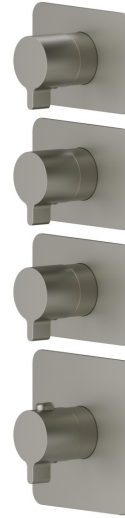

69886E.M0.070

3 ways out concealed thermostatic multifunction selectors.
3/4" connections. External part - finish Titanium Satin

FEATURES

Material	Brass
Installation	Wall concealed part
Outlets	3 Ways Out
Water mixing	Thermostatic
Required for installation	<u>27877.00.000</u>

TECHNICAL DRAWING

69886E.M0.070

3 ways out concealed thermostatic multifunction selectors. 3/4" connections. External part - finish Titanium Satin

AVAILABLE FINISHES

 **M0.070**
Titanium Satin

 **01.014**
finish Matt White

 **01.093**
finish Matt Black

 **21.018**
finish Chrome

 **M0.071**
finish Gold Satin

 **M0.072**
finish Copper Satin

 **M0.075**
finish Copper Glossy