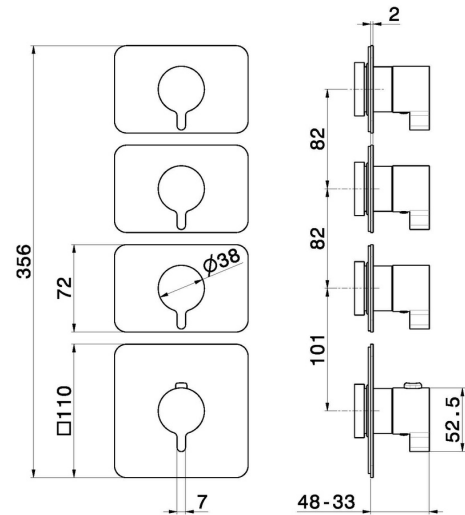

69886E.M0.070

3 ways out concealed thermostatic multifunction selectors.
3/4" connections. External part - finish Titanium Satin

FEATURES

Material	Brass
Installation	Wall concealed part
Outlets	3 Ways Out
Water mixing	Thermostatic
Required for installation	<u>27877.00.000</u>

TECHNICAL DRAWING

69886E.M0.070

3 ways out concealed thermostatic multifunction selectors. 3/4" connections. External part - finish Titanium Satin

AVAILABLE FINISHES

 **M0.070**
Titanium Satin

 **01.014**
finish Matt White