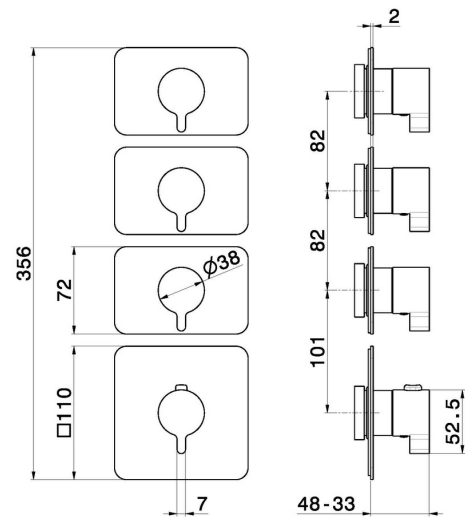

## 69886E.M0.071

3 ways out concealed thermostatic multifunction selectors.  
3/4" connections. External part - finish Gold Satin

### FEATURES

Material	<b>Brass</b>
Installation	<b>Wall concealed part</b>
Outlets	<b>3 Ways Out</b>
Water mixing	<b>Thermostatic</b>
Required for installation	<b><u>27877.00.000</u></b>

### TECHNICAL DRAWING

**69886E.M0.071**

3 ways out concealed thermostatic multifunction selectors. 3/4" connections. External part - finish Gold Satin

**AVAILABLE FINISHES**

---

**M0.071**

Gold Satin

**01.014**