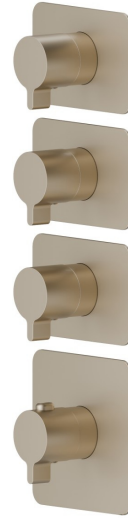

## 69886E.M0.071

3 ways out concealed thermostatic multifunction selectors.  
3/4" connections. External part - finish Gold Satin

### FEATURES

Material	<b>Brass</b>
Installation	<b>Wall concealed part</b>
Outlets	<b>3 Ways Out</b>
Water mixing	<b>Thermostatic</b>
Required for installation	<b><u>27877.00.000</u></b>

### TECHNICAL DRAWING

**69886E.M0.071**

3 ways out concealed thermostatic multifunction selectors. 3/4" connections. External part - finish Gold Satin

**AVAILABLE FINISHES**

---

**M0.071**

Gold Satin

**01.014**

finish Matt White

**01.093**

finish Matt Black

**21.018**

finish Chrome

**M0.070**

finish Titanium Satin

**M0.072**