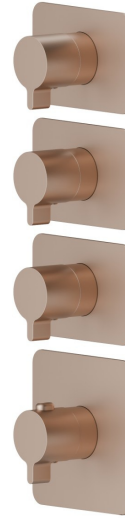

**69886E.M0.072**

3 ways out concealed thermostatic multifunction selectors.  
3/4" connections. External part - finish Copper Satin

**FEATURES**

Material	<b>Brass</b>
Installation	<b>Wall concealed part</b>
Outlets	<b>3 Ways Out</b>
Water mixing	<b>Thermostatic</b>
Required for installation	<b><u>27877.00.000</u></b>

**TECHNICAL DRAWING**

**69886E.M0.072**

3 ways out concealed thermostatic multifunction selectors. 3/4" connections. External part - finish Copper Satin

**AVAILABLE FINISHES**

---

 **M0.072**  
Copper Satin

 **01.014**  
finish Matt White

 **01.093**  
finish Matt Black

 **21.018**  
finish Chrome

 **M0.070**  
finish Titanium Satin

 **M0.071**  
finish Gold Satin

 **M0.075**  
finish Copper Glossy