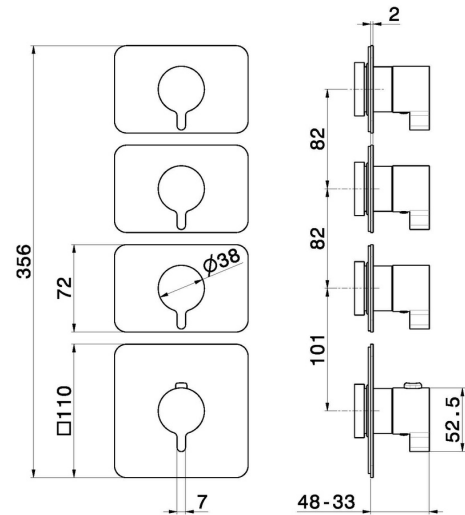

**69886E.M0.072**

3 ways out concealed thermostatic multifunction selectors.  
3/4" connections. External part - finish Copper Satin

**FEATURES**

Material	<b>Brass</b>
Installation	<b>Wall concealed part</b>
Outlets	<b>3 Ways Out</b>
Water mixing	<b>Thermostatic</b>
Required for installation	<b><u>27877.00.000</u></b>

**TECHNICAL DRAWING**

**69886E.M0.072**

3 ways out concealed thermostatic multifunction selectors. 3/4" connections. External part - finish Copper Satin

**AVAILABLE FINISHES**

---

 **M0.072**  
Copper Satin