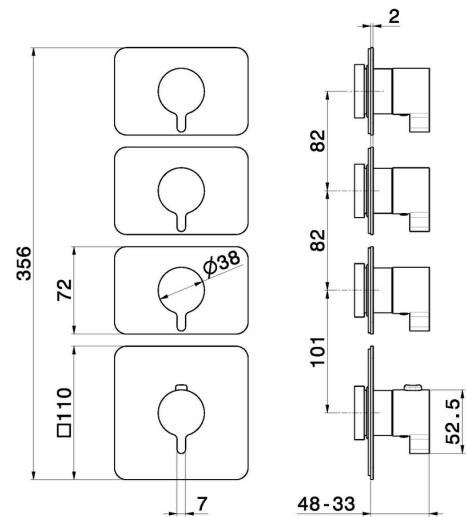

69886E.M0.075

3 ways out concealed thermostatic multifunction selectors.
3/4" connections. External part - finish Copper Glossy

FEATURES

Material	Brass
Installation	Wall concealed part
Outlets	3 Ways Out
Water mixing	Thermostatic
Required for installation	<u>27877.00.000</u>

TECHNICAL DRAWING

69886E.M0.075

3 ways out concealed thermostatic multifunction selectors. 3/4" connections. External part - finish Copper Glossy

AVAILABLE FINISHES

 **M0.075**
Copper Glossy

 **01.014**
finish Matt White