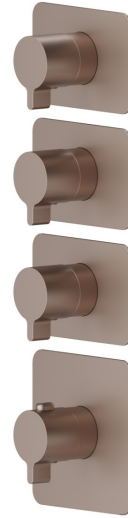

69886E.M0.075

3 ways out concealed thermostatic multifunction selectors.
3/4" connections. External part - finish Copper Glossy

FEATURES

Material	Brass
Installation	Wall concealed part
Outlets	3 Ways Out
Water mixing	Thermostatic
Required for installation	<u>27877.00.000</u>

TECHNICAL DRAWING

69886E.M0.075

3 ways out concealed thermostatic multifunction selectors. 3/4" connections. External part - finish Copper Glossy

AVAILABLE FINISHES

 **M0.075**
Copper Glossy

 **01.014**
finish Matt White

 **01.093**
finish Matt Black

 **21.018**
finish Chrome

 **M0.070**
finish Titanium Satin

 **M0.071**
finish Gold Satin

 **M0.072**
finish Copper Satin