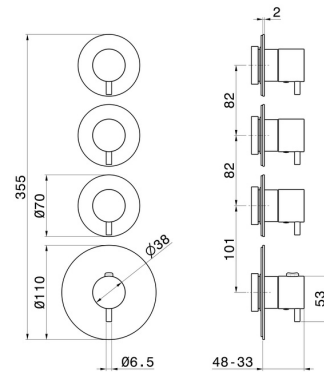

## 67600E.01.014

3 ways out concealed thermostatic multifunction selectors.  
3/4" connections. External part. Ø70 - finish Matt White

### FEATURES

Material	<b>Brass</b>
Installation	<b>Wall concealed part</b>
Outlets	<b>2 Ways Out</b>
Water mixing	<b>Thermostatic</b>
Required for installation	<b><u>27877.00.000</u></b>

### TECHNICAL DRAWING

**67600E.01.014**

3 ways out concealed thermostatic multifunction selectors. 3/4" connections. External part. Ø70 - finish Matt White

**AVAILABLE FINISHES**

---

**01.014**

Matt White

**01.093**