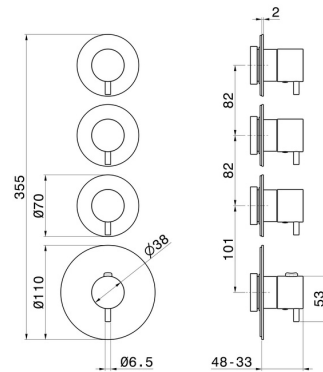

67600E.01.093

3 ways out concealed thermostatic multifunction selectors.
3/4" connections. External part. Ø70 - finish Matt Black

FEATURES

Material	Brass
Installation	Wall concealed part
Outlets	2 Ways Out
Water mixing	Thermostatic
Required for installation	<u>27877.00.000</u>

TECHNICAL DRAWING

67600E.01.093

3 ways out concealed thermostatic multifunction selectors. 3/4" connections. External part. Ø70 - finish Matt Black

AVAILABLE FINISHES

01.093

Matt Black

01.014

finish Matt White

21.018

finish Chrome

47.083

finish Groove Bronze

58.061

finish PVD Copper Bronze

58.063

finish PVD Gun Metal