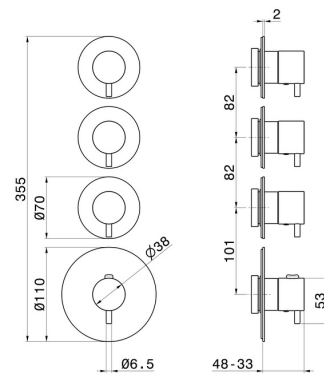

## 67600E.21.018

3 ways out concealed thermostatic multifunction selectors.  
3/4" connections. External part. Ø70 - finish Chrome

### FEATURES

Material	<b>Brass</b>
Installation	<b>Wall concealed part</b>
Outlets	<b>2 Ways Out</b>
Water mixing	<b>Thermostatic</b>
Required for installation	<b><u>27877.00.000</u></b>

### TECHNICAL DRAWING

**67600E.21.018**

3 ways out concealed thermostatic multifunction selectors. 3/4" connections. External part. Ø70 - finish Chrome

**AVAILABLE FINISHES**

---

**21.018**

Chrome

**01.014**