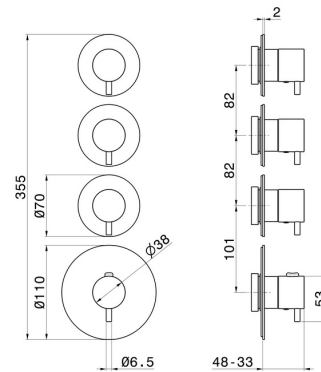

67600E.47.083

3 ways out concealed thermostatic multifunction selectors.
3/4" connections. External part. Ø70 - finish Groove Bronze

Groove Bronze

FEATURES

Material	Brass
Installation	Wall concealed part
Outlets	2 Ways Out
Water mixing	Thermostatic
Required for installation	<u>27877.00.000</u>

TECHNICAL DRAWING

AR Preview
try it in your home

More Details
on our [website](#)

67600E.47.083

3 ways out concealed thermostatic multifunction selectors. 3/4" connections. External part. Ø70 - finish Groove Bronze