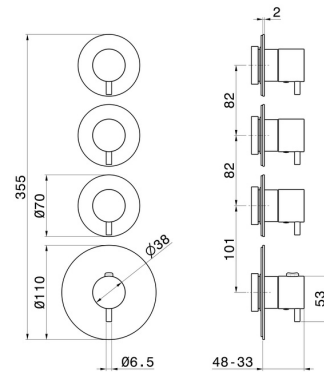

67600E.58.061

3 ways out concealed thermostatic multifunction selectors.
3/4" connections. External part. Ø70 - finish PVD Copper
Bronze

FEATURES

Material	Brass
Installation	Wall concealed part
Outlets	2 Ways Out
Water mixing	Thermostatic
Required for installation	<u>27877.00.000</u>

TECHNICAL DRAWING

 **AR Preview**
try it in your home

More Details
on our [website](#)

67600E.58.061

3 ways out concealed thermostatic multifunction selectors. 3/4" connections. External part. Ø70 - finish PVD Copper Bronze