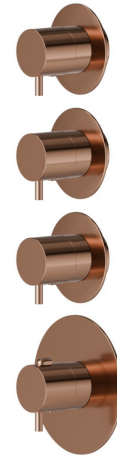

67600E.58.061

3 ways out concealed thermostatic multifunction selectors.
3/4" connections. External part. Ø70 - finish PVD Copper
Bronze

FEATURES

Material	Brass
Installation	Wall concealed part
Outlets	2 Ways Out
Water mixing	Thermostatic
Required for installation	<u>27877.00.000</u>

TECHNICAL DRAWING

 **AR Preview**
try it in your home

More Details
on our [website](#)

67600E.58.061

3 ways out concealed thermostatic multifunction selectors. 3/4" connections. External part. Ø70 - finish PVD Copper Bronze

AVAILABLE FINISHES

58.061

PVD Copper Bronze

01.014

finish Matt White

01.093

finish Matt Black

21.018

finish Chrome

47.083

finish Groove Bronze

58.063

finish PVD Gun Metal

59.064

finish PVD Brushed Gun Metal

59.066