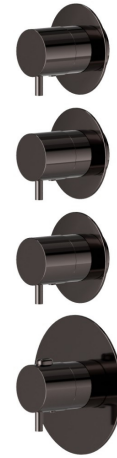

**67600E.58.063**

3 ways out concealed thermostatic multifunction selectors.  
 3/4" connections. External part. Ø70 - finish PVD Gun Metal

**FEATURES**

Material	<b>Brass</b>
Installation	<b>Wall concealed part</b>
Outlets	<b>2 Ways Out</b>
Water mixing	<b>Thermostatic</b>
Required for installation	<b><u>27877.00.000</u></b>

**TECHNICAL DRAWING**

**67600E.58.063**

3 ways out concealed thermostatic multifunction selectors. 3/4" connections. External part. Ø70 - finish PVD Gun Metal

**AVAILABLE FINISHES**

---

**58.063**

PVD Gun Metal

**01.014**

finish Matt White

**01.093**

finish Matt Black

**21.018**

finish Chrome

**47.083**

finish Groove Bronze

**58.061**

finish PVD Copper Bronze

**59.064**

finish PVD Brushed Gun Metal

**59.066**

finish PVD Brushed steel

**59.067**

finish PVD Brushed Copper Bronze