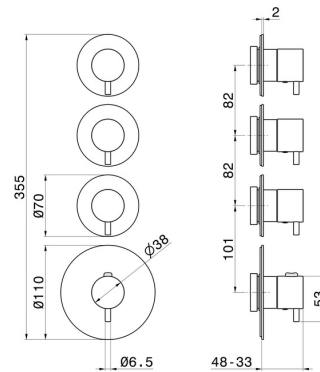

**67600E.58.063**

3 ways out concealed thermostatic multifunction selectors.  
 3/4" connections. External part. Ø70 - finish PVD Gun Metal

**FEATURES**

Material	<b>Brass</b>
Installation	<b>Wall concealed part</b>
Outlets	<b>2 Ways Out</b>
Water mixing	<b>Thermostatic</b>
Required for installation	<b><u>27877.00.000</u></b>

**TECHNICAL DRAWING**

**67600E.58.063**

3 ways out concealed thermostatic multifunction selectors. 3/4" connections. External part. Ø70 - finish PVD Gun Metal

**AVAILABLE FINISHES**

---

**58.063**

PVD Gun Metal