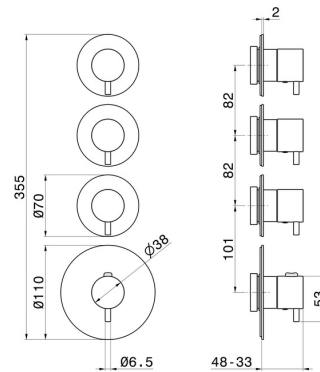

67600E.59.064

3 ways out concealed thermostatic multifunction selectors.
 3/4" connections. External part. Ø70 - finish PVD Brushed
 Gun Metal

FEATURES

Material	Brass
Installation	Wall concealed part
Outlets	2 Ways Out
Water mixing	Thermostatic
Required for installation	<u>27877.00.000</u>

TECHNICAL DRAWING

67600E.59.064

3 ways out concealed thermostatic multifunction selectors. 3/4" connections. External part. Ø70 - finish PVD Brushed Gun Metal

AVAILABLE FINISHES

59.064

PVD Brushed Gun Metal