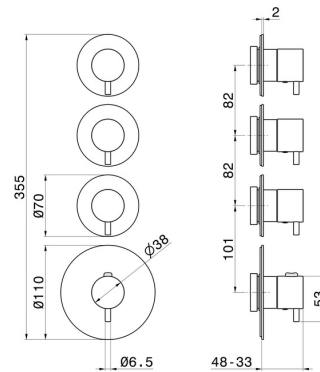

67600E.59.066

3 ways out concealed thermostatic multifunction selectors.
3/4" connections. External part. Ø70 - finish PVD Brushed steel

FEATURES

Material	Brass
Installation	Wall concealed part
Outlets	2 Ways Out
Water mixing	Thermostatic
Required for installation	<u>27877.00.000</u>

TECHNICAL DRAWING

67600E.59.066

3 ways out concealed thermostatic multifunction selectors. 3/4" connections. External part. Ø70 - finish PVD Brushed steel

AVAILABLE FINISHES

59.066

PVD Brushed steel

01.014

finish Matt White