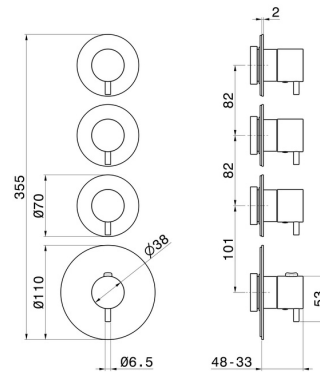

67600E.59.067

3 ways out concealed thermostatic multifunction selectors.
 3/4" connections. External part. Ø70 - finish PVD Brushed
 Copper Bronze

PVD Brushed Copper Bronze

FEATURES

Material	Brass
Installation	Wall concealed part
Outlets	2 Ways Out
Water mixing	Thermostatic
Required for installation	<u>27877.00.000</u>

TECHNICAL DRAWING

67600E.59.067

3 ways out concealed thermostatic multifunction selectors. 3/4" connections. External part. Ø70 - finish PVD Brushed Copper Bronze

AVAILABLE FINISHES

59.067

PVD Brushed Copper Bronze