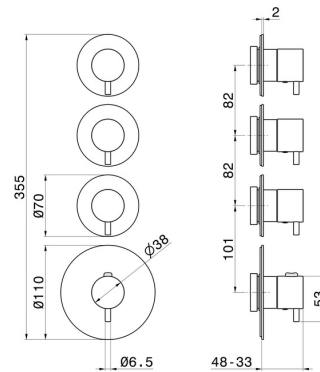

67600E.59.097

3 ways out concealed thermostatic multifunction selectors.
 3/4" connections. External part. Ø70 - finish PVD Brushed Gold

FEATURES

Material	Brass
Installation	Wall concealed part
Outlets	2 Ways Out
Water mixing	Thermostatic
Required for installation	<u>27877.00.000</u>

TECHNICAL DRAWING

67600E.59.097

3 ways out concealed thermostatic multifunction selectors. 3/4" connections. External part. Ø70 - finish PVD Brushed Gold

AVAILABLE FINISHES

59.097

PVD Brushed Gold

01.014

finish Matt White