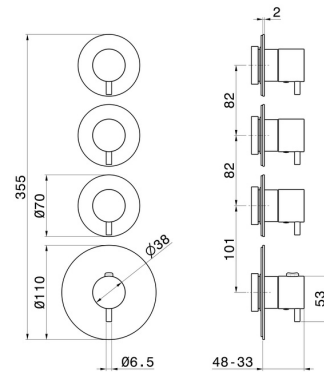

67600E.61.020

3 ways out concealed thermostatic multifunction selectors.
3/4" connections. External part. Ø70 - finish PVD Glossy Gold

FEATURES

Material	Brass
Installation	Wall concealed part
Outlets	2 Ways Out
Water mixing	Thermostatic
Required for installation	<u>27877.00.000</u>

TECHNICAL DRAWING

67600E.61.020

3 ways out concealed thermostatic multifunction selectors. 3/4" connections. External part. Ø70 - finish PVD Glossy Gold

AVAILABLE FINISHES

61.020

PVD Glossy Gold

01.014

finish Matt White