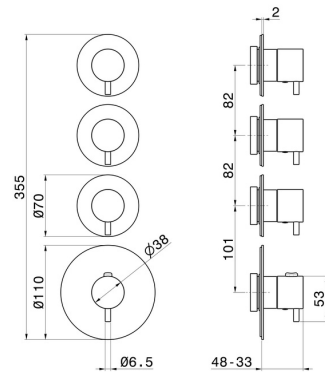

67600E.M0.070

3 ways out concealed thermostatic multifunction selectors.
 3/4" connections. External part. Ø70 - finish Titanium Satin

FEATURES

Material	Brass
Installation	Wall concealed part
Outlets	2 Ways Out
Water mixing	Thermostatic
Required for installation	<u>27877.00.000</u>

TECHNICAL DRAWING

67600E.M0.070

3 ways out concealed thermostatic multifunction selectors. 3/4" connections. External part. Ø70 - finish Titanium Satin

AVAILABLE FINISHES

M0.070

Titanium Satin

01.014

finish Matt White