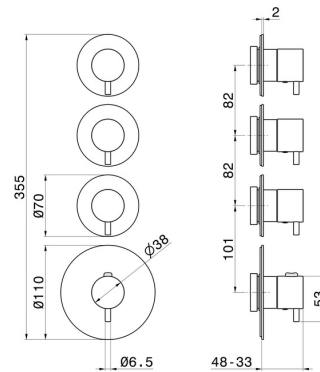

67600E.M0.071

3 ways out concealed thermostatic multifunction selectors.
3/4" connections. External part. Ø70 - finish Gold Satin

FEATURES

Material	Brass
Installation	Wall concealed part
Outlets	2 Ways Out
Water mixing	Thermostatic
Required for installation	<u>27877.00.000</u>

TECHNICAL DRAWING

67600E.M0.071

3 ways out concealed thermostatic multifunction selectors. 3/4" connections. External part. Ø70 - finish Gold Satin

AVAILABLE FINISHES

M0.071

Gold Satin

01.014

finish Matt White