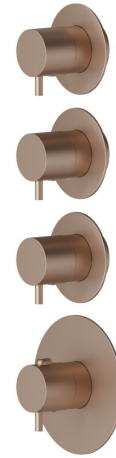

67600E.M0.072

3 ways out concealed thermostatic multifunction selectors.
3/4" connections. External part. Ø70 - finish Copper Satin

FEATURES

Material	Brass
Installation	Wall concealed part
Outlets	2 Ways Out
Water mixing	Thermostatic
Required for installation	<u>27877.00.000</u>

TECHNICAL DRAWING

67600E.M0.072

3 ways out concealed thermostatic multifunction selectors. 3/4" connections. External part. Ø70 - finish Copper Satin

AVAILABLE FINISHES

M0.072

Copper Satin

01.014

finish Matt White

01.093

finish Matt Black

21.018

finish Chrome

47.083

finish Groove Bronze

58.061

finish PVD Copper Bronze

59.097

finish PVD Brushed Gold

61.020

finish PVD Glossy Gold

 **MO.070**
finish Titanium Satin

 **MO.071**
finish Gold Satin

 **MO.075**
finish Copper Glossy

 **MO.077**
finish Carbon Satin