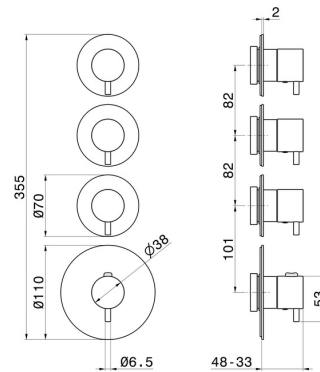

67600E.M0.072

3 ways out concealed thermostatic multifunction selectors.
3/4" connections. External part. Ø70 - finish Copper Satin

FEATURES

Material	Brass
Installation	Wall concealed part
Outlets	2 Ways Out
Water mixing	Thermostatic
Required for installation	<u>27877.00.000</u>

TECHNICAL DRAWING

67600E.M0.072

3 ways out concealed thermostatic multifunction selectors. 3/4" connections. External part. Ø70 - finish Copper Satin

AVAILABLE FINISHES

M0.072

Copper Satin

01.014

finish Matt White