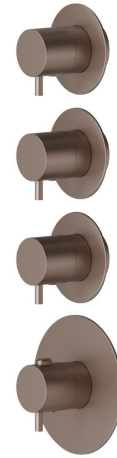

67600E.M0.075

3 ways out concealed thermostatic multifunction selectors.
3/4" connections. External part. Ø70 - finish Copper Glossy

FEATURES

Material	Brass
Installation	Wall concealed part
Outlets	2 Ways Out
Water mixing	Thermostatic
Required for installation	<u>27877.00.000</u>

TECHNICAL DRAWING

AR Preview
try it in your home

More Details
on our [website](#)

67600E.M0.075

3 ways out concealed thermostatic multifunction selectors. 3/4" connections. External part. Ø70 - finish Copper Glossy

AVAILABLE FINISHES

M0.075

Copper Glossy

01.014

finish Matt White

01.093

finish Matt Black

21.018

finish Chrome

47.083

finish Groove Bronze

58.061

finish PVD Copper Bronze

58.063

finish PVD Gun Metal

59.064