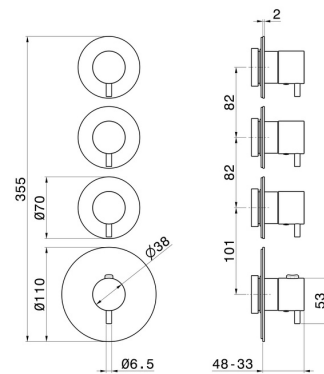

67600E.M0.075

3 ways out concealed thermostatic multifunction selectors.
3/4" connections. External part. Ø70 - finish Copper Glossy

FEATURES

Material	Brass
Installation	Wall concealed part
Outlets	2 Ways Out
Water mixing	Thermostatic
Required for installation	<u>27877.00.000</u>

TECHNICAL DRAWING

AR Preview
try it in your home

More Details
on our [website](#)

67600E.M0.075

3 ways out concealed thermostatic multifunction selectors. 3/4" connections. External part. Ø70 - finish Copper Glossy