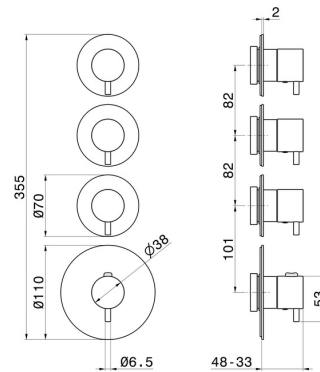

**67600E.M0.077**

3 ways out concealed thermostatic multifunction selectors.  
3/4" connections. External part. Ø70 - finish Carbon Satin

**FEATURES**

Material	<b>Brass</b>
Installation	<b>Wall concealed part</b>
Outlets	<b>2 Ways Out</b>
Water mixing	<b>Thermostatic</b>
Required for installation	<b><u>27877.00.000</u></b>

**TECHNICAL DRAWING**

**67600E.M0.077**

3 ways out concealed thermostatic multifunction selectors. 3/4" connections. External part. Ø70 - finish Carbon Satin

**AVAILABLE FINISHES**

---

**M0.077**

Carbon Satin