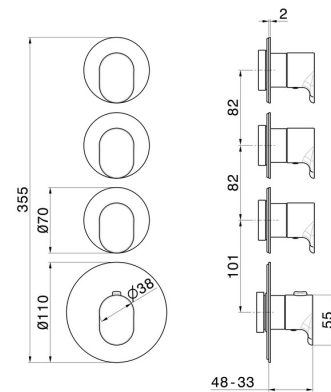

## 67630E.01.014

3 ways out concealed thermostatic multifunction selectors.  
3/4" connections. External part. Ø70 - finish Matt White

### FEATURES

Material	<b>Brass</b>
Installation	<b>Wall concealed part</b>
Outlets	<b>3 Ways Out</b>
Water mixing	<b>Thermostatic</b>
Required for installation	<b><u>27877.00.000</u></b>

### TECHNICAL DRAWING

**67630E.01.014**

3 ways out concealed thermostatic multifunction selectors. 3/4" connections. External part. Ø70 - finish Matt White

**AVAILABLE FINISHES**

---

**01.014**

Matt White

**01.093**