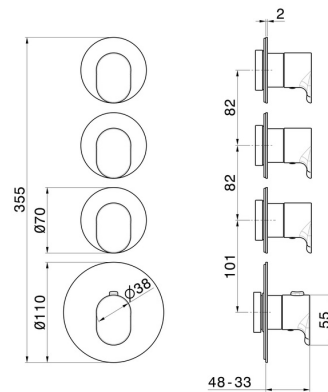

67630E.01.093

3 ways out concealed thermostatic multifunction selectors.
3/4" connections. External part. Ø70 - finish Matt Black

FEATURES

Material	Brass
Installation	Wall concealed part
Outlets	3 Ways Out
Water mixing	Thermostatic
Required for installation	<u>27877.00.000</u>

TECHNICAL DRAWING

67630E.01.093

3 ways out concealed thermostatic multifunction selectors. 3/4" connections. External part. Ø70 - finish Matt Black

AVAILABLE FINISHES

01.093

Matt Black

01.014

finish Matt White