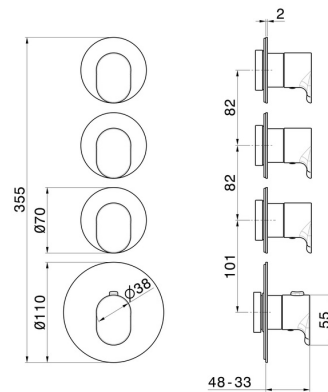

**67630E.21.018**

3 ways out concealed thermostatic multifunction selectors.  
 3/4" connections. External part. Ø70 - finish Chrome

**FEATURES**

Material	<b>Brass</b>
Installation	<b>Wall concealed part</b>
Outlets	<b>3 Ways Out</b>
Water mixing	<b>Thermostatic</b>
Required for installation	<b><u>27877.00.000</u></b>

**TECHNICAL DRAWING**

**67630E.21.018**

3 ways out concealed thermostatic multifunction selectors. 3/4" connections. External part. Ø70 - finish Chrome

**AVAILABLE FINISHES**

---

**21.018**  
Chrome

**01.014**  
finish Matt White