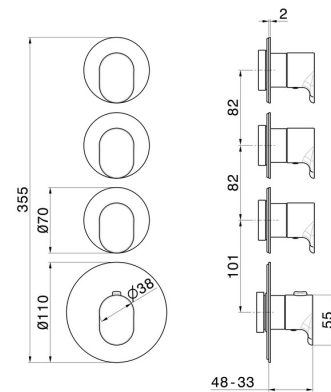

## 67630E.M0.070

3 ways out concealed thermostatic multifunction selectors.  
3/4" connections. External part. Ø70 - finish Titanium Satin

### FEATURES

Material	<b>Brass</b>
Installation	<b>Wall concealed part</b>
Outlets	<b>3 Ways Out</b>
Water mixing	<b>Thermostatic</b>
Required for installation	<b><u>27877.00.000</u></b>

### TECHNICAL DRAWING

**67630E.M0.070**

3 ways out concealed thermostatic multifunction selectors. 3/4" connections. External part. Ø70 - finish Titanium Satin

**AVAILABLE FINISHES**

---

 **M0.070**  
Titanium Satin