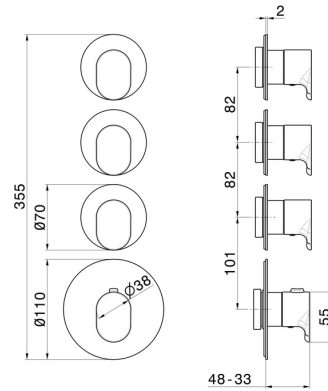

67630E.M0.071

3 ways out concealed thermostatic multifunction selectors.
3/4" connections. External part. Ø70 - finish Gold Satin

FEATURES

Material	Brass
Installation	Wall concealed part
Outlets	3 Ways Out
Water mixing	Thermostatic
Required for installation	<u>27877.00.000</u>

TECHNICAL DRAWING

67630E.M0.071

3 ways out concealed thermostatic multifunction selectors. 3/4" connections. External part. Ø70 - finish Gold Satin

AVAILABLE FINISHES

M0.071

Gold Satin

01.014

finish Matt White