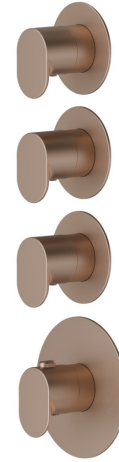

**67630E.M0.072**

3 ways out concealed thermostatic multifunction selectors.  
 3/4" connections. External part. Ø70 - finish Copper Satin

**FEATURES**

Material	<b>Brass</b>
Installation	<b>Wall concealed part</b>
Outlets	<b>3 Ways Out</b>
Water mixing	<b>Thermostatic</b>
Required for installation	<b><u>27877.00.000</u></b>

**TECHNICAL DRAWING**

**67630E.M0.072**

3 ways out concealed thermostatic multifunction selectors. 3/4" connections. External part. Ø70 - finish Copper Satin

**AVAILABLE FINISHES**

---

 **M0.072**  
Copper Satin

 **01.014**  
finish Matt White

 **01.093**  
finish Matt Black

 **21.018**  
finish Chrome

 **M0.070**  
finish Titanium Satin

 **M0.071**  
finish Gold Satin

 **M0.075**  
finish Copper Glossy

 **M0.077**  
finish Carbon Satin