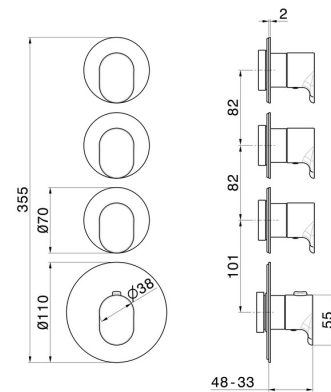

**67630E.M0.072**

3 ways out concealed thermostatic multifunction selectors.  
 3/4" connections. External part. Ø70 - finish Copper Satin

**FEATURES**

Material	<b>Brass</b>
Installation	<b>Wall concealed part</b>
Outlets	<b>3 Ways Out</b>
Water mixing	<b>Thermostatic</b>
Required for installation	<b><u>27877.00.000</u></b>

**TECHNICAL DRAWING**

**67630E.M0.072**

3 ways out concealed thermostatic multifunction selectors. 3/4" connections. External part. Ø70 - finish Copper Satin

**AVAILABLE FINISHES**

---

 **M0.072**  
Copper Satin