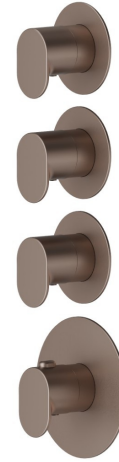

**67630E.M0.075**

3 ways out concealed thermostatic multifunction selectors.  
 3/4" connections. External part. Ø70 - finish Copper Glossy

**FEATURES**

Material	<b>Brass</b>
Installation	<b>Wall concealed part</b>
Outlets	<b>3 Ways Out</b>
Water mixing	<b>Thermostatic</b>
Required for installation	<b><u>27877.00.000</u></b>

**TECHNICAL DRAWING**

**67630E.M0.075**

3 ways out concealed thermostatic multifunction selectors. 3/4" connections. External part. Ø70 - finish Copper Glossy

**AVAILABLE FINISHES**

---

 **M0.075**  
Copper Glossy

 **01.014**  
finish Matt White

 **01.093**  
finish Matt Black

 **21.018**  
finish Chrome

 **M0.070**  
finish Titanium Satin

 **M0.071**  
finish Gold Satin

 **M0.072**  
finish Copper Satin

 **M0.077**  
finish Carbon Satin