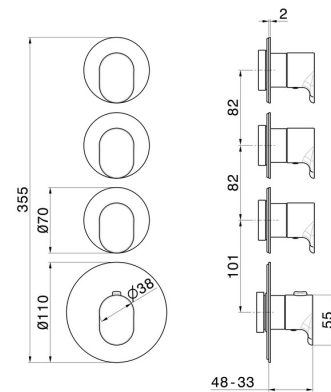

**67630E.M0.075**

3 ways out concealed thermostatic multifunction selectors.  
 3/4" connections. External part. Ø70 - finish Copper Glossy

**FEATURES**

Material	<b>Brass</b>
Installation	<b>Wall concealed part</b>
Outlets	<b>3 Ways Out</b>
Water mixing	<b>Thermostatic</b>
Required for installation	<b><u>27877.00.000</u></b>

**TECHNICAL DRAWING**

**67630E.M0.075**

3 ways out concealed thermostatic multifunction selectors. 3/4" connections. External part. Ø70 - finish Copper Glossy

**AVAILABLE FINISHES**

---

 **M0.075**  
Copper Glossy