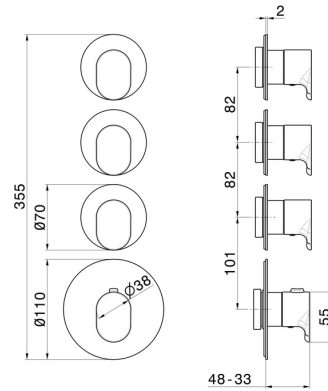

67630E.M0.077

3 ways out concealed thermostatic multifunction selectors.
3/4" connections. External part. Ø70 - finish Carbon Satin

FEATURES

Material	Brass
Installation	Wall concealed part
Outlets	3 Ways Out
Water mixing	Thermostatic
Required for installation	<u>27877.00.000</u>

TECHNICAL DRAWING

67630E.M0.077

3 ways out concealed thermostatic multifunction selectors. 3/4" connections. External part. Ø70 - finish Carbon Satin

AVAILABLE FINISHES

M0.077

Carbon Satin

01.014

finish Matt White