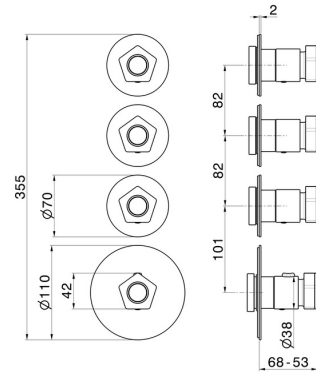

69800E.05.093

3 ways out concealed thermostatic multifunction selectors.
 3/4" connections. External part. Ø70 - finish Chrome - Matt
 Black

FEATURES

Material	Brass
Installation	Wall concealed part
Outlets	3 Ways Out
Water mixing	Thermostatic
Required for installation	<u>27877.00.000</u>

TECHNICAL DRAWING

69800E.05.093

3 ways out concealed thermostatic multifunction selectors. 3/4" connections. External part. Ø70 - finish Chrome - Matt Black

AVAILABLE FINISHES

05.093

Chrome - Matt Black

62.093