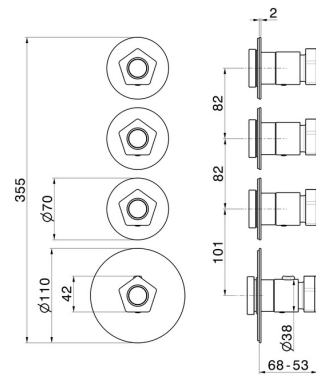

69800E.62.093

3 ways out concealed thermostatic multifunction selectors.
 3/4" connections. External part. Ø70 - finish PVD Glossy Gold
 - Matt Black

PVD Glossy Gold - Matt Black

FEATURES

Material	Brass
Installation	Wall concealed part
Outlets	3 Ways Out
Water mixing	Thermostatic
Required for installation	<u>27877.00.000</u>

TECHNICAL DRAWING

69800E.62.093

3 ways out concealed thermostatic multifunction selectors. 3/4" connections. External part. Ø70 - finish PVD Glossy Gold - Matt Black

AVAILABLE FINISHES

62.093

PVD Glossy Gold - Matt Black