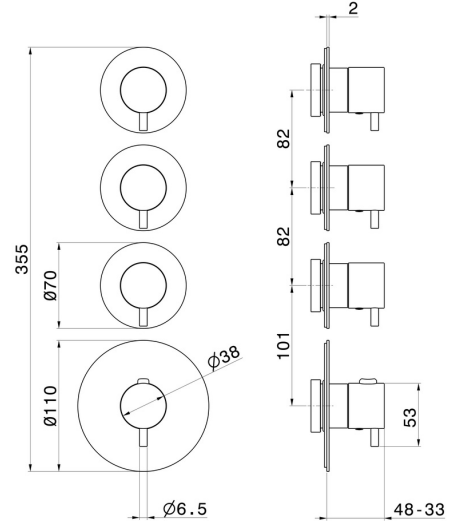

69860EX.50.050

3 ways out concealed thermostatic multifunction selectors.
3/4" connections. External part. Ø70 - finish Stainless Steel

FEATURES

Material	Stainless Steel
Installation	Wall concealed part
Outlets	3 Ways Out
Water mixing	Thermostatic
Required for installation	<u>27877.00.000</u>

TECHNICAL DRAWING

 **AR Preview**
try it in your home

More Details
on our [website](#)

69860EX.50.050

3 ways out concealed thermostatic multifunction selectors. 3/4" connections. External part. Ø70 - finish Stainless Steel