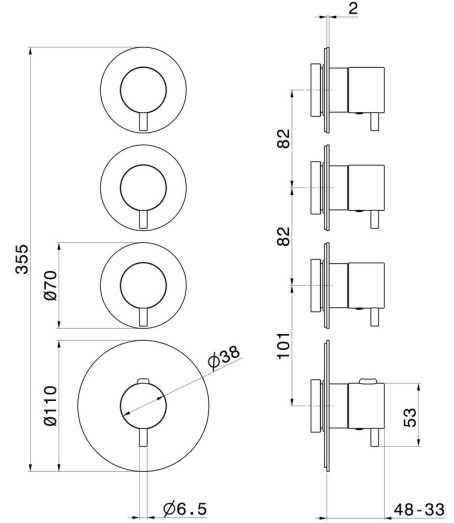

**69860EX.59.064**

3 ways out concealed thermostatic multifunction selectors.  
 3/4" connections. External part. Ø70 - finish PVD Brushed  
 Gun Metal

**FEATURES**

Material	<b>Stainless Steel</b>
Installation	<b>Wall concealed part</b>
Outlets	<b>3 Ways Out</b>
Water mixing	<b>Thermostatic</b>
Required for installation	<b><u>27877.00.000</u></b>

**TECHNICAL DRAWING**

**69860EX.59.064**

3 ways out concealed thermostatic multifunction selectors. 3/4" connections. External part. Ø70 - finish PVD Brushed Gun Metal

**AVAILABLE FINISHES**

---

**59.064**