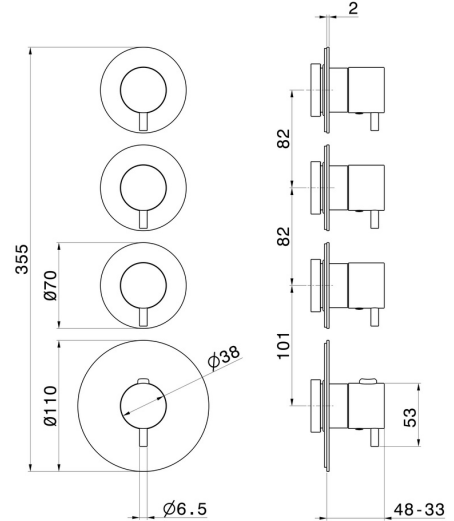

69860EX.59.067

3 ways out concealed thermostatic multifunction selectors.
 3/4" connections. External part. Ø70 - finish PVD Brushed
 Copper Bronze

PVD Brushed Copper Bronze

FEATURES

Material	Stainless Steel
Installation	Wall concealed part
Outlets	3 Ways Out
Water mixing	Thermostatic
Required for installation	<u>27877.00.000</u>

TECHNICAL DRAWING

69860EX.59.067

3 ways out concealed thermostatic multifunction selectors. 3/4" connections. External part. Ø70 - finish PVD Brushed Copper Bronze

AVAILABLE FINISHES

59.067

PVD Brushed Copper Bronze