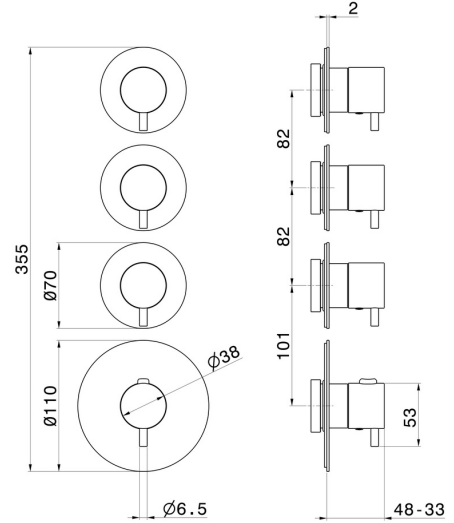

69860EX.59.097

3 ways out concealed thermostatic multifunction selectors.
 3/4" connections. External part. Ø70 - finish PVD Brushed Gold

FEATURES

Material	Stainless Steel
Installation	Wall concealed part
Outlets	3 Ways Out
Water mixing	Thermostatic
Required for installation	<u>27877.00.000</u>

TECHNICAL DRAWING

69860EX.59.097

3 ways out concealed thermostatic multifunction selectors. 3/4" connections. External part. Ø70 -
finish PVD Brushed Gold

AVAILABLE FINISHES

59.097

PVD Brushed Gold

50.050

finish Stainless Steel