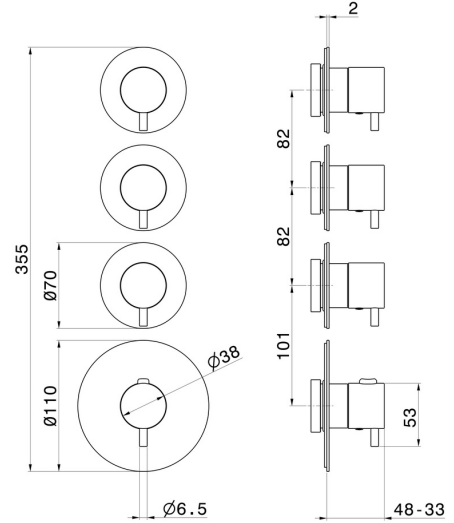

**69860EX.59.098**

3 ways out concealed thermostatic multifunction selectors.  
 3/4" connections. External part. Ø70 - finish PVD Brushed  
 Pale Gold

**FEATURES**

Material	<b>Stainless Steel</b>
Installation	<b>Wall concealed part</b>
Outlets	<b>3 Ways Out</b>
Water mixing	<b>Thermostatic</b>
Required for installation	<b><u>27877.00.000</u></b>

**TECHNICAL DRAWING**

**69860EX.59.098**

3 ways out concealed thermostatic multifunction selectors. 3/4" connections. External part. Ø70 - finish PVD Brushed Pale Gold

**AVAILABLE FINISHES**

---

**59.098**