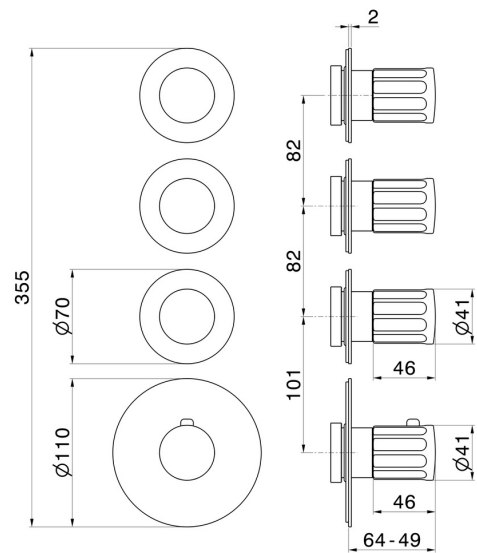

## 73401E.01.014

3 ways out concealed thermostatic multifunction selectors.  
3/4" connections. External part - finish Matt White

### FEATURES

Material	<b>Brass</b>
Installation	<b>Wall concealed part</b>
Outlets	<b>3 Ways Out</b>
Water mixing	<b>Thermostatic</b>
Required for installation	<b><u>27877.00.000</u></b>

### TECHNICAL DRAWING

**73401E.01.014**

3 ways out concealed thermostatic multifunction selectors. 3/4" connections. External part - finish Matt White

**AVAILABLE FINISHES**

---

**01.014**

Matt White

**01.093**