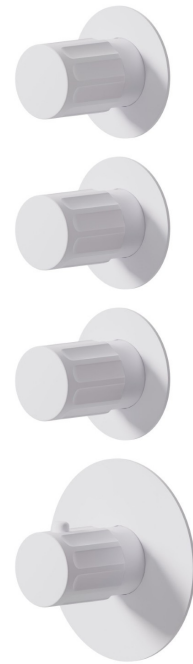

## 73401E.01.014

3 ways out concealed thermostatic multifunction selectors.  
3/4" connections. External part - finish Matt White

### FEATURES

Material	<b>Brass</b>
Installation	<b>Wall concealed part</b>
Outlets	<b>3 Ways Out</b>
Water mixing	<b>Thermostatic</b>
Required for installation	<b><u>27877.00.000</u></b>

### TECHNICAL DRAWING

**73401E.01.014**

3 ways out concealed thermostatic multifunction selectors. 3/4" connections. External part - finish Matt White

**AVAILABLE FINISHES**

---

**01.014**

Matt White

**01.093**

finish Matt Black

**21.018**

finish Chrome

**59.064**

finish PVD Brushed Gun Metal

**59.066**

finish PVD Brushed steel

**59.067**