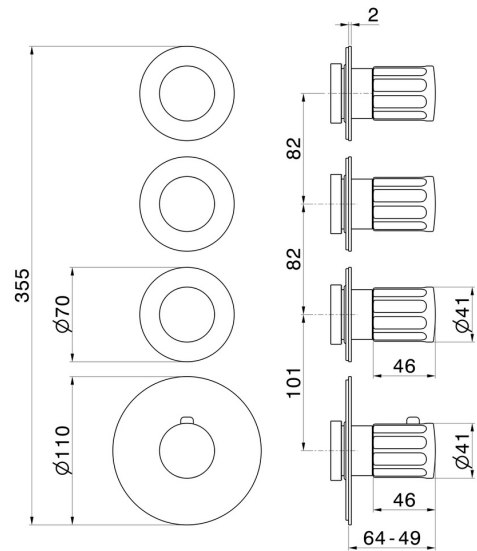

73401E.01.093

3 ways out concealed thermostatic multifunction selectors.
3/4" connections. External part - finish Matt Black

FEATURES

Material	Brass
Installation	Wall concealed part
Outlets	3 Ways Out
Water mixing	Thermostatic
Required for installation	<u>27877.00.000</u>

TECHNICAL DRAWING

73401E.01.093

3 ways out concealed thermostatic multifunction selectors. 3/4" connections. External part - finish Matt Black

AVAILABLE FINISHES

01.093

Matt Black

01.014

finish Matt White

21.018

finish Chrome

59.064

finish PVD Brushed Gun Metal

59.066

finish PVD Brushed steel

59.067

finish PVD Brushed Copper Bronze