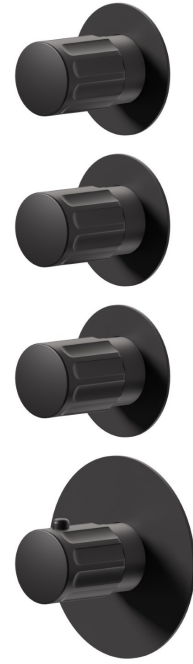

73401E.01.093

3 ways out concealed thermostatic multifunction selectors.
3/4" connections. External part - finish Matt Black

FEATURES

Material	Brass
Installation	Wall concealed part
Outlets	3 Ways Out
Water mixing	Thermostatic
Required for installation	<u>27877.00.000</u>

TECHNICAL DRAWING

73401E.01.093

3 ways out concealed thermostatic multifunction selectors. 3/4" connections. External part - finish Matt Black

AVAILABLE FINISHES

01.093

Matt Black

01.014

finish Matt White

21.018

finish Chrome

59.064

finish PVD Brushed Gun Metal

59.066

finish PVD Brushed steel

59.067

finish PVD Brushed Copper Bronze

59.098

finish PVD Brushed Pale Gold

61.020

finish PVD Glossy Gold