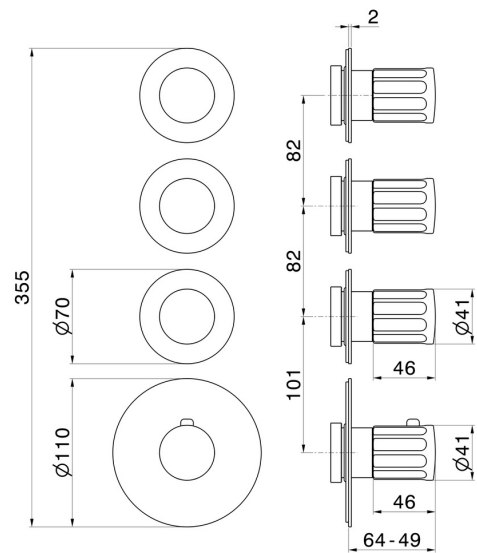

73401E.21.018

3 ways out concealed thermostatic multifunction selectors.
3/4" connections. External part - finish Chrome

FEATURES

Material	Brass
Installation	Wall concealed part
Outlets	3 Ways Out
Water mixing	Thermostatic
Required for installation	<u>27877.00.000</u>

TECHNICAL DRAWING

73401E.21.018

3 ways out concealed thermostatic multifunction selectors. 3/4" connections. External part - finish Chrome

AVAILABLE FINISHES

21.018

Chrome

01.014

finish Matt White