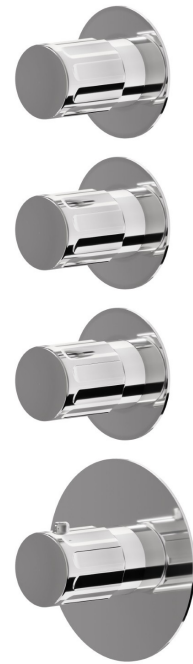

73401E.21.018

3 ways out concealed thermostatic multifunction selectors.
3/4" connections. External part - finish Chrome

FEATURES

Material	Brass
Installation	Wall concealed part
Outlets	3 Ways Out
Water mixing	Thermostatic
Required for installation	<u>27877.00.000</u>

TECHNICAL DRAWING

73401E.21.018

3 ways out concealed thermostatic multifunction selectors. 3/4" connections. External part - finish Chrome

AVAILABLE FINISHES

21.018

Chrome

01.014

finish Matt White

01.093

finish Matt Black

59.064

finish PVD Brushed Gun Metal

59.066

finish PVD Brushed steel

59.067

finish PVD Brushed Copper Bronze

59.098

finish PVD Brushed Pale Gold

61.020

finish PVD Glossy Gold