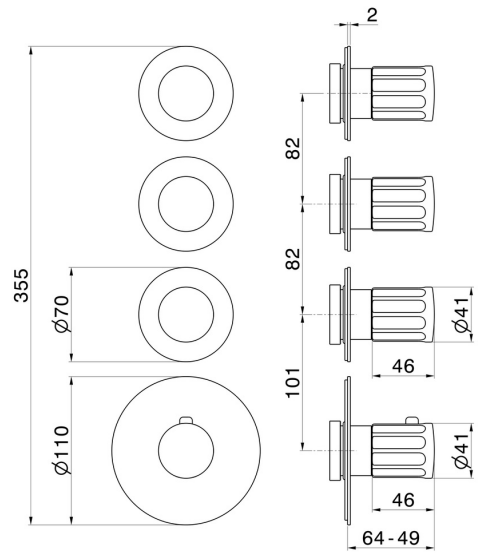

## 73401E.59.064

3 ways out concealed thermostatic multifunction selectors.  
3/4" connections. External part - finish PVD Brushed Gun Metal

### FEATURES

Material	<b>Brass</b>
Installation	<b>Wall concealed part</b>
Outlets	<b>3 Ways Out</b>
Water mixing	<b>Thermostatic</b>
Required for installation	<b><u>27877.00.000</u></b>

### TECHNICAL DRAWING

**73401E.59.064**

3 ways out concealed thermostatic multifunction selectors. 3/4" connections. External part - finish PVD Brushed Gun Metal

**AVAILABLE FINISHES**

---

**59.064**

PVD Brushed Gun Metal