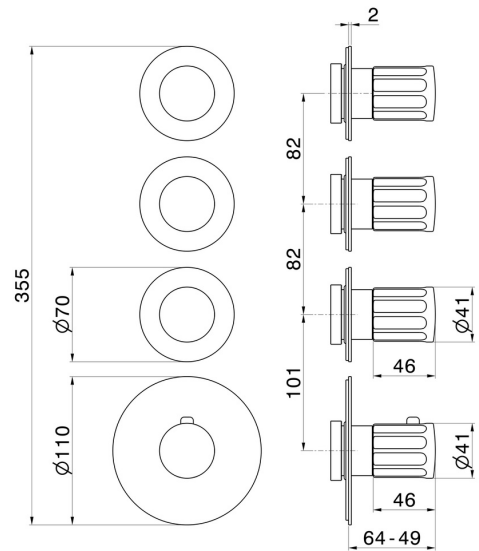

73401E.59.066

3 ways out concealed thermostatic multifunction selectors.
3/4" connections. External part - finish PVD Brushed steel

FEATURES

Material	Brass
Installation	Wall concealed part
Outlets	3 Ways Out
Water mixing	Thermostatic
Required for installation	<u>27877.00.000</u>

TECHNICAL DRAWING

73401E.59.066

3 ways out concealed thermostatic multifunction selectors. 3/4" connections. External part - finish PVD Brushed steel

AVAILABLE FINISHES

59.066

PVD Brushed steel

01.014

finish Matt White