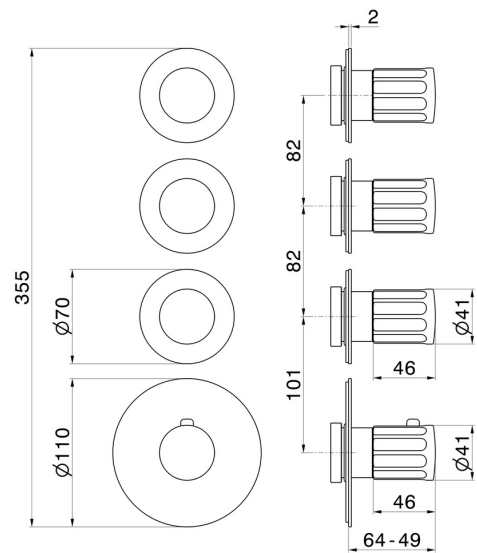

73401E.59.067

3 ways out concealed thermostatic multifunction selectors.
3/4" connections. External part - finish PVD Brushed Copper Bronze

PVD Brushed Copper Bronze

FEATURES

Material	Brass
Installation	Wall concealed part
Outlets	3 Ways Out
Water mixing	Thermostatic
Required for installation	<u>27877.00.000</u>

TECHNICAL DRAWING

73401E.59.067

3 ways out concealed thermostatic multifunction selectors. 3/4" connections. External part - finish PVD Brushed Copper Bronze

AVAILABLE FINISHES

59.067

PVD Brushed Copper Bronze

59.066

finish PVD Brushed steel

59.098

finish PVD Brushed Pale Gold

61.020

finish PVD Glossy Gold