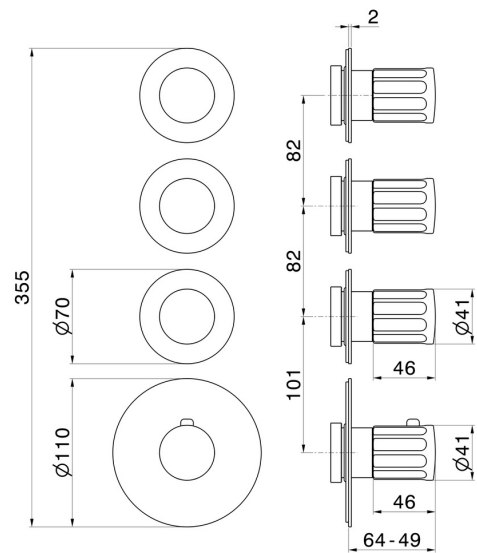

## 73401E.59.098

3 ways out concealed thermostatic multifunction selectors.  
3/4" connections. External part - finish PVD Brushed Pale Gold

### FEATURES

Material	<b>Brass</b>
Installation	<b>Wall concealed part</b>
Outlets	<b>3 Ways Out</b>
Water mixing	<b>Thermostatic</b>
Required for installation	<b><u>27877.00.000</u></b>

### TECHNICAL DRAWING

**73401E.59.098**

3 ways out concealed thermostatic multifunction selectors. 3/4" connections. External part - finish PVD Brushed Pale Gold

**AVAILABLE FINISHES**

---

**59.098**

PVD Brushed Pale Gold