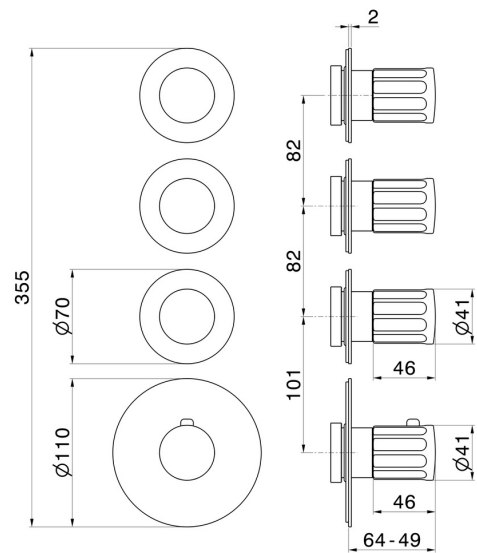

73401E.61.020

3 ways out concealed thermostatic multifunction selectors.
3/4" connections. External part - finish PVD Glossy Gold

FEATURES

Material	Brass
Installation	Wall concealed part
Outlets	3 Ways Out
Water mixing	Thermostatic
Required for installation	<u>27877.00.000</u>

TECHNICAL DRAWING

73401E.61.020

3 ways out concealed thermostatic multifunction selectors. 3/4" connections. External part - finish PVD Glossy Gold

AVAILABLE FINISHES

61.020

PVD Glossy Gold

01.014

finish Matt White

59.067

finish PVD Brushed Copper Bronze

59.098

finish PVD Brushed Pale Gold