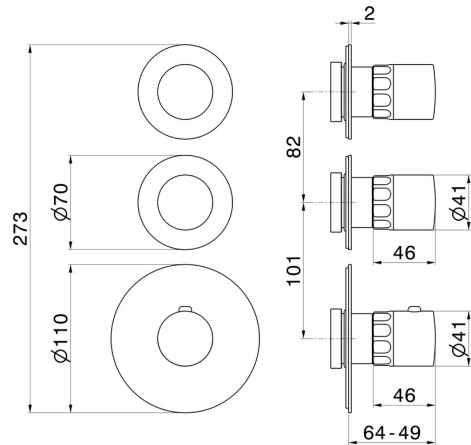

73405E.01.014

3 ways out concealed thermostatic multifunction selectors.
3/4" connections. External part - finish Matt White

FEATURES

Material	Brass/Marble
Installation	Wall concealed part
Outlets	2 Ways Out
Water mixing	Thermostatic
Required for installation	<u>31063.00.000</u>

TECHNICAL DRAWING

73405E.01.014

3 ways out concealed thermostatic multifunction selectors. 3/4" connections. External part - finish Matt White

AVAILABLE FINISHES

01.014

Matt White

01.093

finish Matt Black