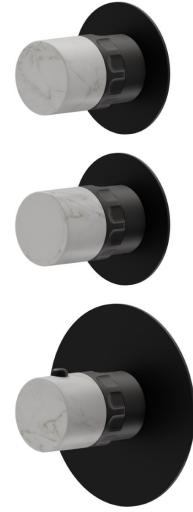

73405E.01.093

3 ways out concealed thermostatic multifunction selectors.
3/4" connections. External part - finish Matt Black

FEATURES

Material	Brass/Marble
Installation	Wall concealed part
Outlets	2 Ways Out
Water mixing	Thermostatic
Required for installation	<u>31063.00.000</u>

TECHNICAL DRAWING

 **AR Preview**
try it in your home

More Details
on our [website](#)

73405E.01.093

3 ways out concealed thermostatic multifunction selectors. 3/4" connections. External part - finish Matt Black

AVAILABLE FINISHES

01.093

Matt Black

01.014

finish Matt White

21.018

finish Chrome

59.064

finish PVD Brushed Gun Metal

59.066

finish PVD Brushed steel

59.067

finish PVD Brushed Copper Bronze

59.098

finish PVD Brushed Pale Gold

61.020