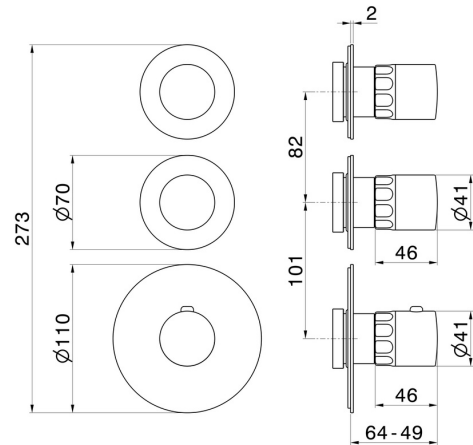

73405E.01.093

3 ways out concealed thermostatic multifunction selectors.
3/4" connections. External part - finish Matt Black

FEATURES

Material	Brass/Marble
Installation	Wall concealed part
Outlets	2 Ways Out
Water mixing	Thermostatic
Required for installation	<u>31063.00.000</u>

TECHNICAL DRAWING

 **AR Preview**
try it in your home

More Details
on our [website](#)

73405E.01.093

3 ways out concealed thermostatic multifunction selectors. 3/4" connections. External part - finish Matt Black